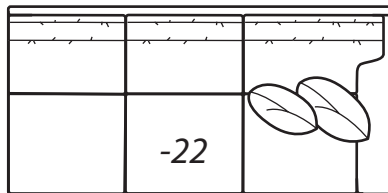

*Reduces outside width
by 4" per arm*

Step 2: Select items

-20

-20 Sofa

*Outside: 106W Inside: 86
(2) 22" Pillows, (2) 19" Pillows
COM: Y*

-50

**-50 Chair
-56 Swivel Chair**

*Outside: 43W Inside: 24W
44" Depth ONLY
COM: J*

-55

-55 Ottoman
*32W x 22D x 18H
COM: D*

-65

-65 Chottoman
*37W x 26.5D x 19H
COM: D*

-23

-23 Left Arm Sofa

**One Arm
Sofa**

*Outside: 97W
Inside: 86W
(1) 22" Pillow
(1) 19" Pillow
COM: W*

-22

-22 Right Arm Sofa

-31

-31 Square Corner

*Outside: 44W Inside: 22W
(1) 22" and (2) 19" Pillows
COM: P*

-43

-43 Left Arm Loveseat

-42

-42 Right Arm Loveseat

Scale: 1/4" = 1' All dimensions listed are approximate.

2500 LUXE Collection

Overall Height	Overall Depth	Inside Depth	Seat Height	Seat Cushion
40	47	25	19	SR

Also available in 44" depth: To order, remove LUXE from product number. Example: order 2500-20 PANEL.